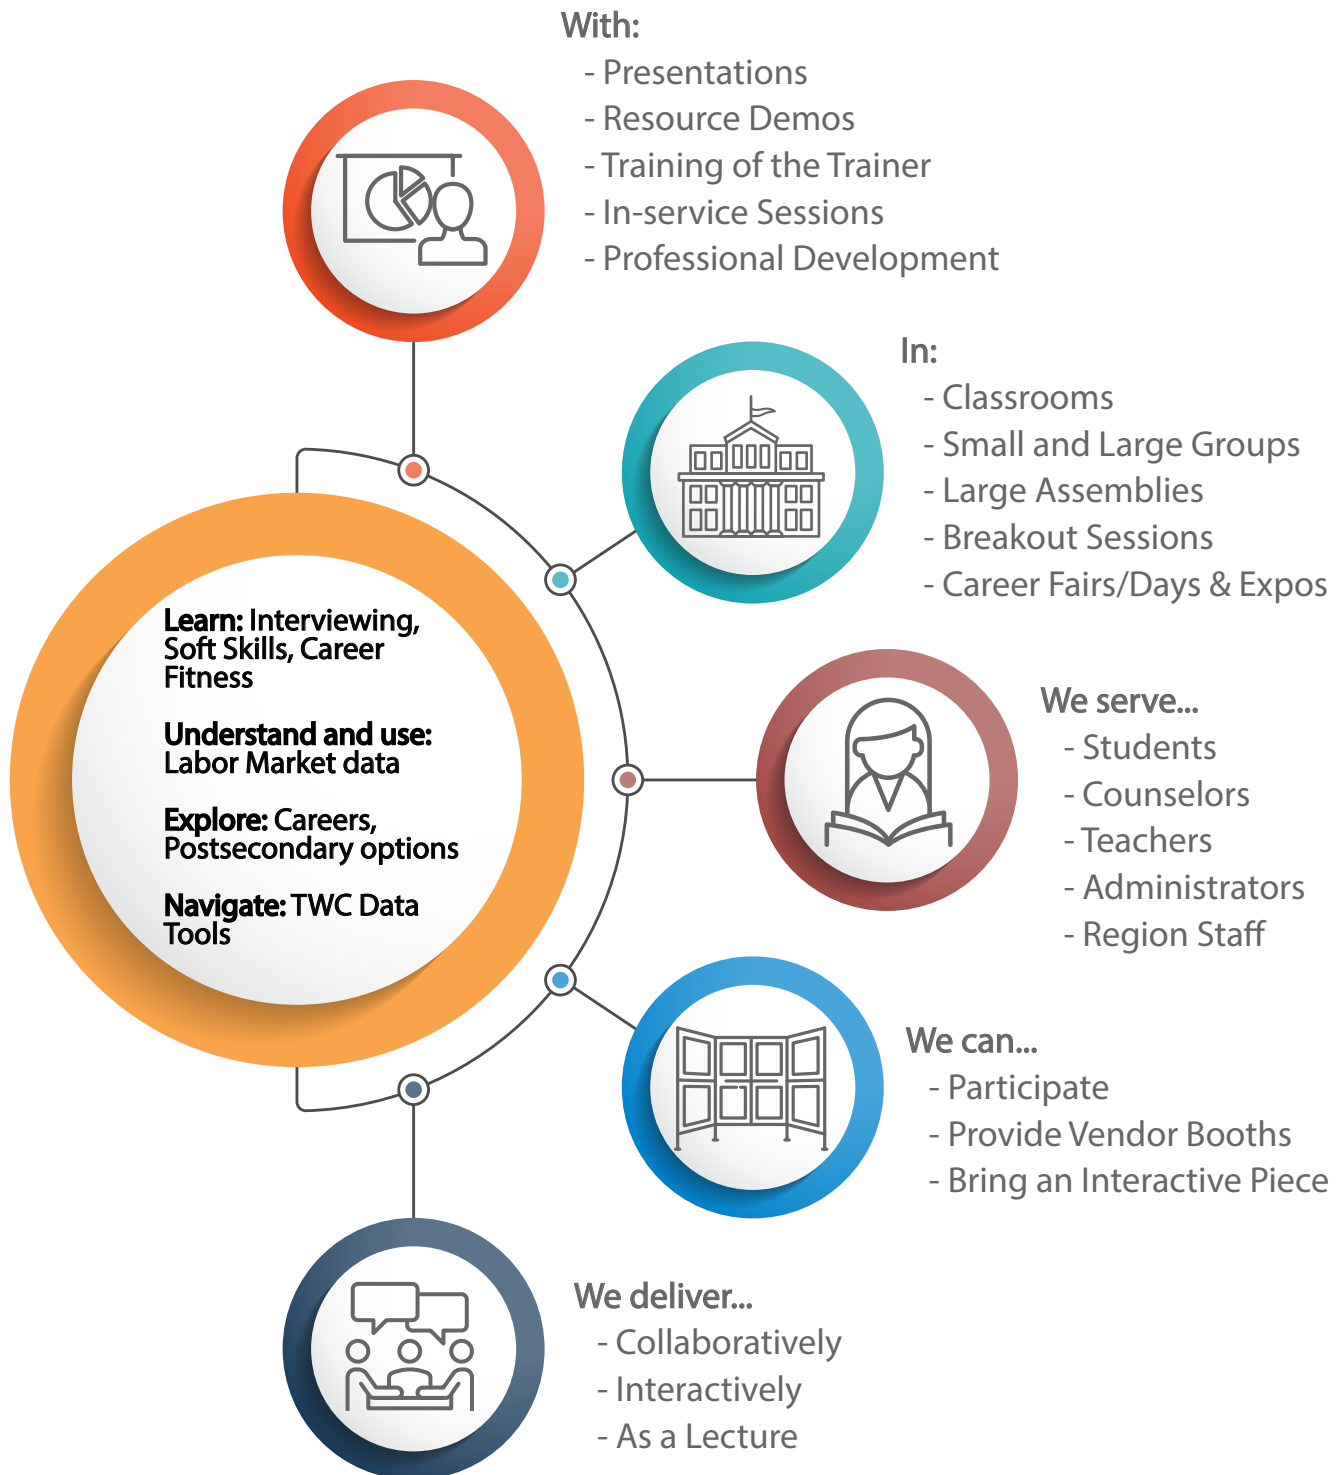

Education Outreach

Texas Workforce Commission

We help you make informed career decisions, through Labor Market and Career Information tools and resources, empowering you to understand and apply labor market data, trends and occupation information.

What's in your future? We can help.

Call our Career Information Hotline at **1-800-822-7526** for a **FREE** Counselor Packet that contains samples of our printed products